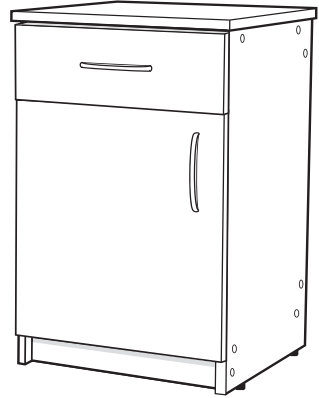

Bedside cabinet UNO

Main features:

- Integrated soft closing system, due to which the cabinet doors will not make noise;
- Fully opening drawer with metal rails;
- Comfortable turning, ergonomic handles without sharp corners;
- Possibility to change the height of the shelf (3 positions);
- Cabinet without high legs, does not accumulate dust;
- Quality materials and functional design

MAX LOAD, KG	WEIGHT, KG	GENERAL HEIGHT, CM	GENERAL WIDTH, CM	GENERAL LENGTH, CM	LEGS / WHEEL HEIGHT, CM
--------------	------------	--------------------	-------------------	--------------------	-------------------------